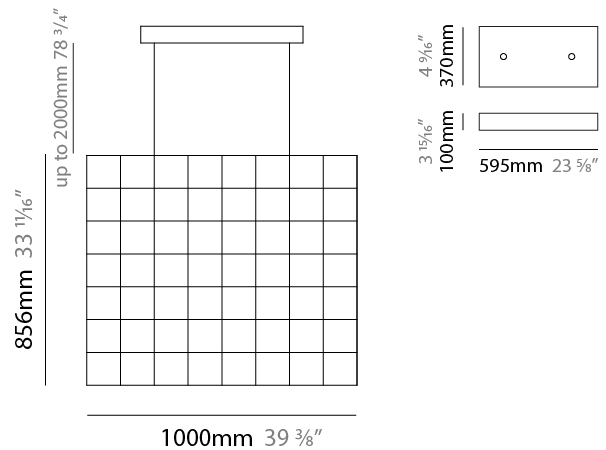

COSMOS SQUARE SUSPENSION

D101944-

base number   LED   Color   Finish
Dimming   Temperature   Options

1. To build a product code in our configurator select the specify button on the base model # product page
2. To build a manual product code on this datasheet choose from the options listed below in blue font and add the suffix to the base model #

GENERAL

Series: Cosmos Square
Brand: Quasar
Division: Design
Mounting Type: Suspension
Mounting Location: Ceiling
Subcategory: Ambient

PHYSICAL

Shape: Square
Length (mm): 1000
Length (in): 39 ³/₈"
Width (mm): 1000
Width (in): 39 ³/₈"
Height (mm): 850
Height (in): 33 ⁷/₁₆"
Max. Overall Height (mm): 2850
Max. Overall Height (in): 112 ³/₁₆"
Light Distribution: Omnidirectional
Weight (kg): 24
Weight (lbs): 52.91
[Fixture Finish: NIC / BRA / BBR](#)
Fixture Material: Metal
Cable Details: 2000mm Cable
Upon Request: Custom Sizes Optional Dowlight upon request

ELECTRICAL

Lamp Type: LED
Input Wattage (W): 328.8
[Dimming: 0-10V Dimming / Phase Dimming (120Vac Only)](#)
Driver Included: Yes
Driver Location: Integrated
Driver Type: Constant Voltage - Universal
Driver Class: Class 2
Input Voltage (V): 120 - 277
Output Voltage (V): 12

LED

Number of LEDs: 548
[Color Temperature (°K): 2400 / 2800](#)
Max. Delivered Lumen (lm): 16440 (2800K)
CRI: >90 CRI
Lamp Life (hrs): 50000

OPTICAL

RATINGS AND CERTIFICATIONS

Certified By: Certified for North American Standards
IP rating: IP20