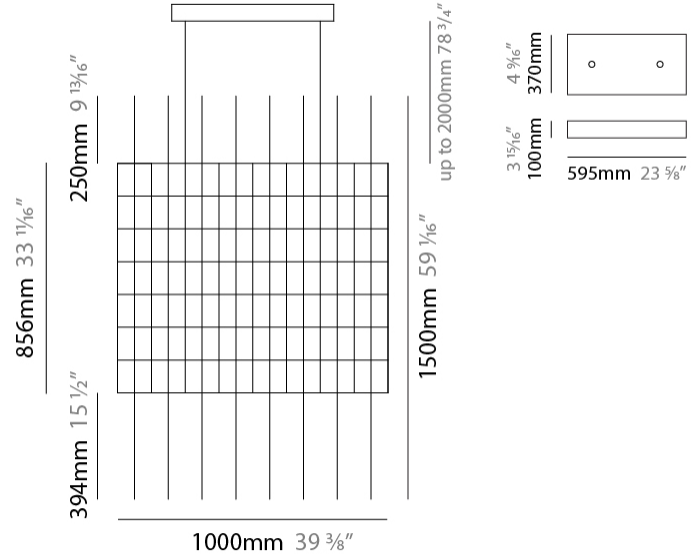

GENERAL

Series: Cosmos Square
 Brand: Quasar
 Division: Design
 Mounting Type: Suspension
 Mounting Location: Ceiling
 Subcategory: Ambient

PHYSICAL

Shape: Square
 Length (mm): 1000
 Length (in): 39 ³/₈"
 Width (mm): 1000
 Width (in): 39 ³/₈"
 Height (mm): 850
 Height (in): 33 ⁷/₁₆"
 Max. Overall Height (mm): 2850
 Max. Overall Height (in): 112 ³/₁₆"
 Light Distribution: Omnidirectional
 Weight (kg): 24
 Weight (lbs): 52.91
 Fixture Finish: [NIC / BRA / BBR](#)
 Fixture Material: Metal
 Cable Details: 2000mm Cable
 Upon Request: Custom Sizes Optional Dowlight upon request

LED

Number of LEDs: 548
 Color Temperature (°K): [2400 / 2800](#)
 Max. Delivered Lumen (lm): 16440 (2800K)
 CRI: >90 CRI
 Lamp Life (hrs): 50000

OPTICAL

RATINGS AND CERTIFICATIONS

Certified By: Certified for North American Standards
 IP rating: IP20

GENERAL

Series: Cosmos Square
 Brand: Quasar
 Division: Design
 Mounting Type: Suspension
 Mounting Location: Ceiling
 Subcategory: Ambient

PHYSICAL

Shape: Square
 Length (mm): 1000
 Length (in): 39 ³/₈"
 Width (mm): 1000
 Width (in): 39 ³/₈"
 Height (mm): 850
 Height (in): 33 ⁷/₁₆"
 Max. Overall Height (mm): 2850
 Max. Overall Height (in): 112 ³/₁₆"
 Light Distribution: Omnidirectional
 Weight (kg): 24
 Weight (lbs): 52.91
[Fixture Finish: NIC / BRA / BBR](#)
 Fixture Material: Metal
 Cable Details: 2000mm Cable
 Upon Request: Custom Sizes Optional Dowlight upon request