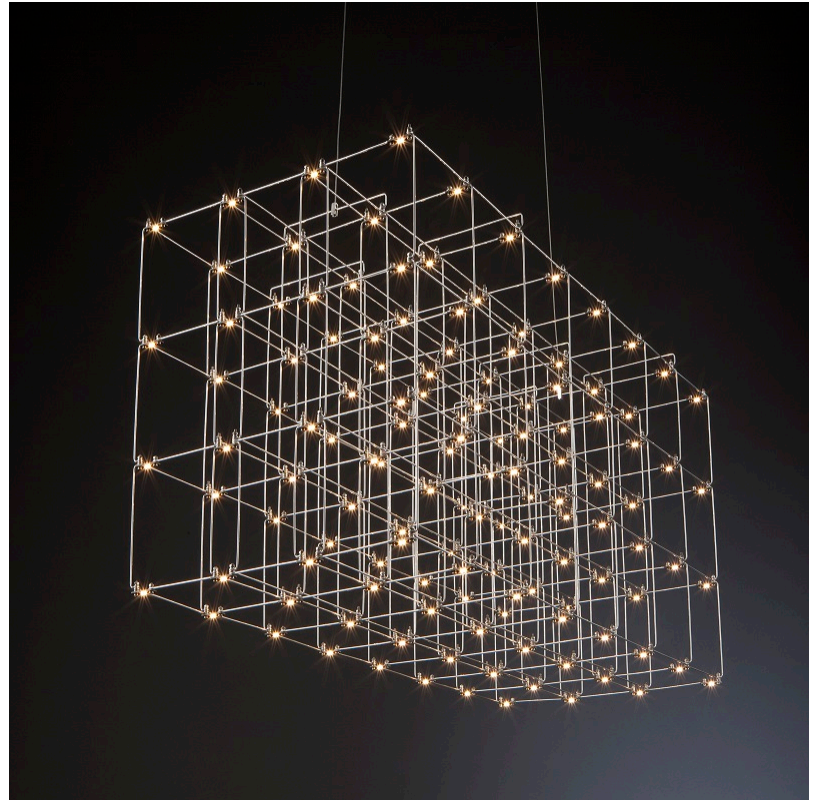

COSMOS SQUARE SUSPENSION

D101944-

base number   LED   Color   Finish
Dimming   Temperature   Options

1. To build a product code in our configurator select the specify button on the base model # product page
2. To build a manual product code on this datasheet choose from the options listed below in blue font and add the suffix to the base model #

GENERAL

Series: Cosmos Square
Brand: Quasar
Division: Design
Mounting Type: Suspension
Mounting Location: Ceiling
Subcategory: Ambient

PHYSICAL

Shape: Square
Length (mm): 1000
Length (in): 39 ³/₈"
Width (mm): 1000
Width (in): 39 ³/₈"
Height (mm): 850
Height (in): 33 ⁷/₁₆"
Max. Overall Height (mm): 2850
Max. Overall Height (in): 112 ³/₁₆"
Light Distribution: Omnidirectional
Weight (kg): 24
Weight (lbs): 52.91
[Fixture Finish: NIC / BRA / BBR](#)
Fixture Material: Metal
Cable Details: 2000mm Cable
Upon Request: Custom Sizes Optional Dowlight upon request

ELECTRICAL

Lamp Type: LED
Input Wattage (W): 328.8
[Dimming: 0-10V Dimming / Phase Dimming (120Vac Only)](#)
Driver Included: Yes
Driver Location: Integrated
Driver Type: Constant Voltage - Universal
Driver Class: Class 2
Input Voltage (V): 120 - 277
Output Voltage (V): 12

LED

Number of LEDs: 548
[Color Temperature (°K): 2400 / 2800](#)
Max. Delivered Lumen (lm): 16440 (2800K)
CRI: >90 CRI
Lamp Life (hrs): 50000

OPTICAL

RATINGS AND CERTIFICATIONS

Certified By: Certified for North American Standards
IP rating: IP20