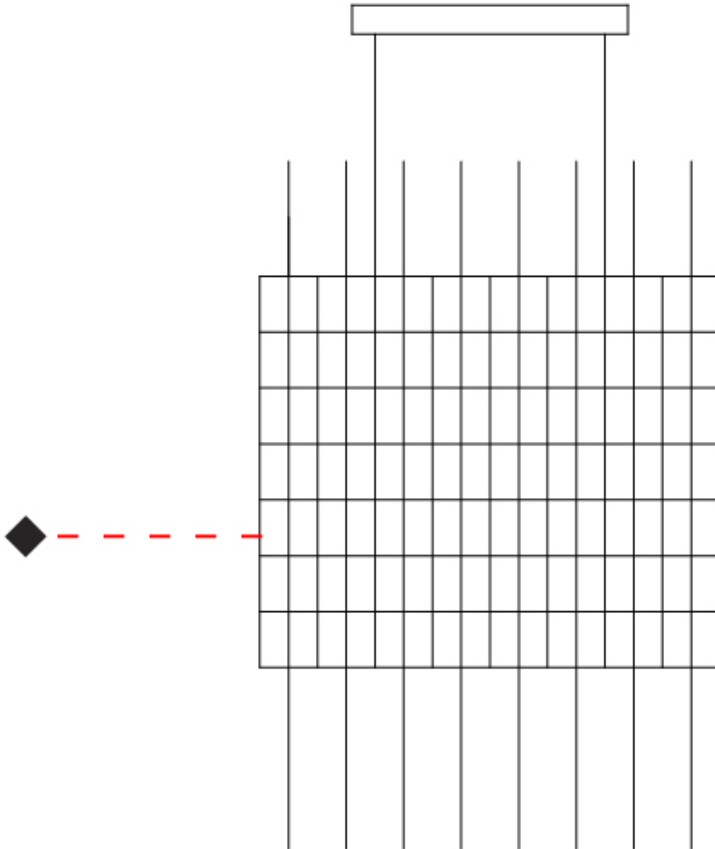

COSMOS SQUARE SUSPENSION

D101743-

PROJECT

TYPE

SPECIFIER

QUANTITY

DATE

D