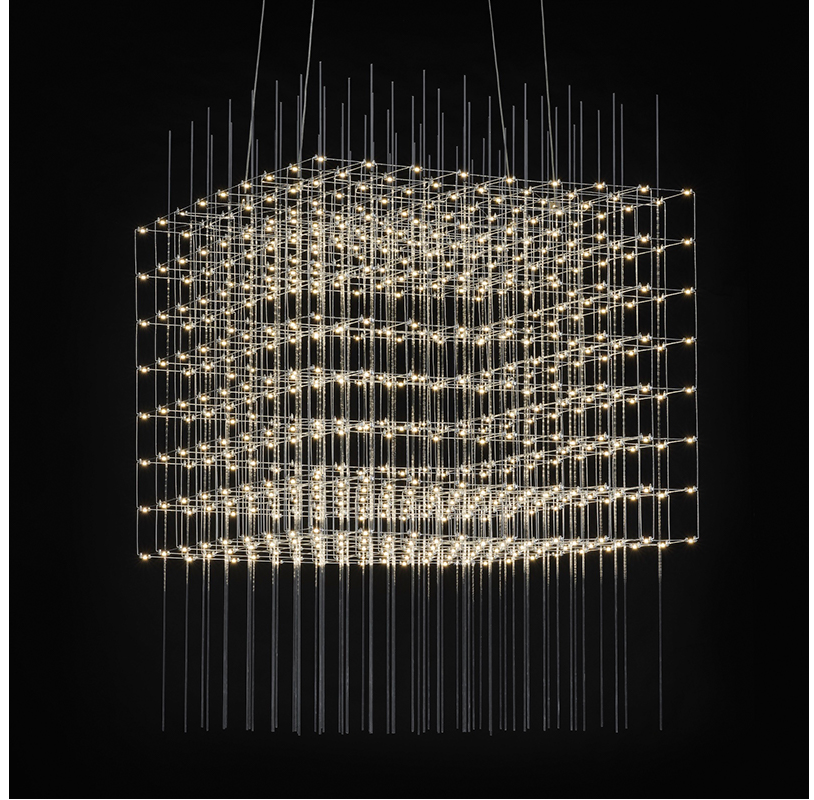

COSMOS SQUARE SUSPENSION

D101743-

base number LED Color Finish
 Dimming Temperature Options

- To build a product code in our configurator select the specify button on the base model # product page
- To build a manual product code on this datasheet choose from the options listed below in blue font and add the suffix to the base model #

GENERAL

Series: Cosmos Square
 Brand: Quasar
 Division: Design
 Mounting Type: Suspension
 Mounting Location: Ceiling
 Subcategory: Ambient

PHYSICAL

Shape: Square
 Length (mm): 1000
 Length (in): 39 ³/₈"
 Width (mm): 1000
 Width (in): 39 ³/₈"
 Height (mm): 850
 Height (in): 33 ⁷/₁₆"
 Max. Overall Height (mm): 2850
 Max. Overall Height (in): 112 ³/₁₆"
 Light Distribution: Omnidirectional
 Weight (kg): 24
 Weight (lbs): 52.91
 Fixture Finish: [NIC / BRA / BBR](#)
 Fixture Material: Metal
 Cable Details: 2000mm Cable
 Upon Request: Custom Sizes Optional Dowlight upon request

COSMOS SQUARE SUSPENSION

D101743-

PROJECT

TYPE

SPECIFIER

QUANTITY

DATE

D

GENERAL

Series: Cosmos Square
 Brand: Quasar
 Division: Design
 Mounting Type: Suspension
 Mounting Location: Ceiling
 Subcategory: Ambient

PHYSICAL

Shape: Square
 Length (mm): 1000
 Length (in): 39 ³/₈"
 Width (mm): 1000
 Width (in): 39 ³/₈"
 Height (mm): 850
 Height (in): 33 ⁷/₁₆"
 Max. Overall Height (mm): 2850
 Max. Overall Height (in): 112 ³/₁₆"
 Light Distribution: Omnidirectional
 Weight (kg): 24
 Weight (lbs): 52.91
[Fixture Finish: NIC / BRA / BBR](#)
 Fixture Material: Metal
 Cable Details: 2000mm Cable
 Upon Request: Custom Sizes Optional Dowlight upon request